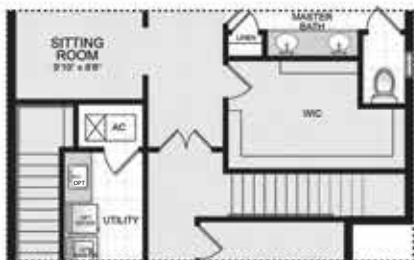

SEA BREEZE II

2741 Total Living Sq. Ft.
3 Bedrooms with loft, 2.5 Bathrooms
Optional third floor • 2 Car Garage

SECOND FLOOR WITH THIRD FLOOR PLAN